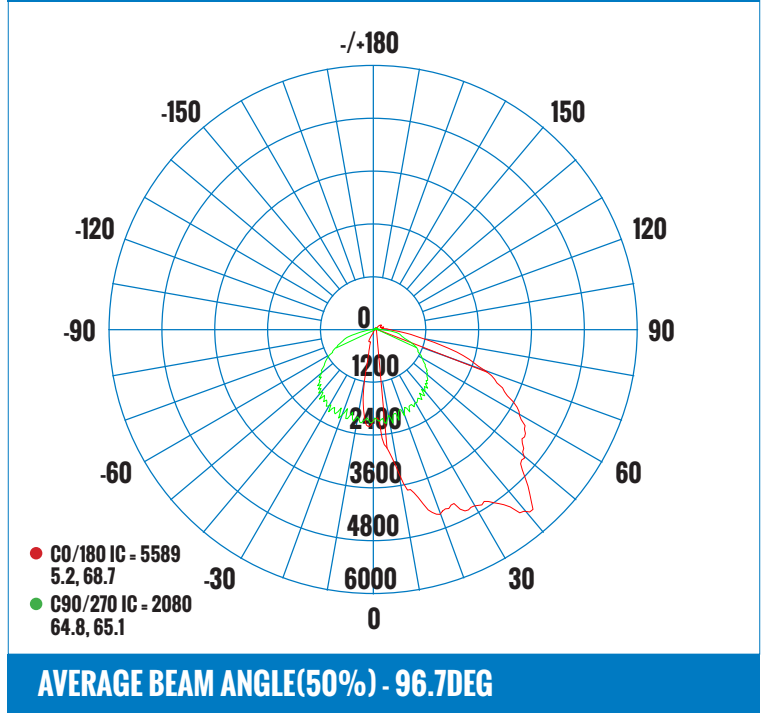

PRODUCT SPECIFICATIONS (OPTICAL DATA) PRODUCT SPECIFICATIONS (ELECTRICAL DATA)

LED TYPE	LED QTY	WATTAGE	COLOR TEMPERATURE	LUMENS	SYSTEM EFFICACY	CRI	POWER EFFICIENCY	POWER FACTOR	HARMONIC DISTORTION
LUMILED	336 CHIPS	72W - 3000K - 9348 LM / 4000K - 10052 LM / 5000K - 9807 LM 96W - 3000K - 11689 LM / 4000K - 12723 LM / 5000K - 12297 LM 120W - 3000K - 13878 LM / 4000K - 15472 LM / 5000K - 14865 LM			125 - 135 LM / W	>70 CRI	>86%	>0.95	<20%

PRODUCT SPECIFICATIONS

VOLTAGES	POWER FREQ.	FIXTURE MATERIAL	INGRESS PROTECT	LIFE SPAN	STORAGE TEMP	OPERATING TEMP	PRODUCT DIMENSIONS	CARTON SIZE
120-347V	50-60HZ	ALUMINUM / BOROSILICATE GLASS LENS INCLUDED	IP65	>50,000 HOURS	-40°C ~ +45°C -40°F ~ +113°F	-40°C ~ +45°C -40°F ~ +113°F	14 X 8.9 X 4.72 INCHES (355 X 226 X 120 MM)	15.95 X 11.61 X 7.67 INCHES (405 X 295 X 195 MM)

ILLUMINANCE (AT A DISTANCE) -		VERT BEAM	HORIZ BEAM
8.3FT 2.52M	35.4FC	10.4FT	15.9FT
16.7FT 5.09M	8.74FC	20.8FT	32.0FT
25.0FT 7.62M	3.90FC	31.2FT	48.0FT
33.3FT 10.15M	2.20FC	41.5FT	63.9FT
41.7FT 12.71M	1.40FC	52.0FT	80.0FT
50.0FT 15.24M	0.98FC	62.4FT	95.9FT
HT	EAVG/EMAX	VERT SPREAD: 63.9DEG HORI SPREAD: 87.6DEG	DIA

LUMINOUS INTENSITY DISTRIBUTION DIAGRAM

LUMINAIRE PHOTOMETRIC (TEST REPORT) - 72W 4000K

ILLUMINANCE (AT A DISTANCE) -		VERT BEAM	HORIZ BEAM
8.3FT 2.52M	38.4FC	10.4FT	16.1FT
16.7FT 5.09M	9.47FC	20.9FT	32.3FT
25.0FT 7.62M	4.23FC	31.3FT	48.4FT
33.3FT 10.15M	2.38FC	41.7FT	64.5FT
41.7FT 12.71M	1.52FC	52.2FT	80.8FT
50.0FT 15.24M	1.06FC	62.6FT	96.9FT
HT	EAVG/EMAX	VERT SPREAD: 64.1DEG HORI SPREAD: 88.2DEG	DIA