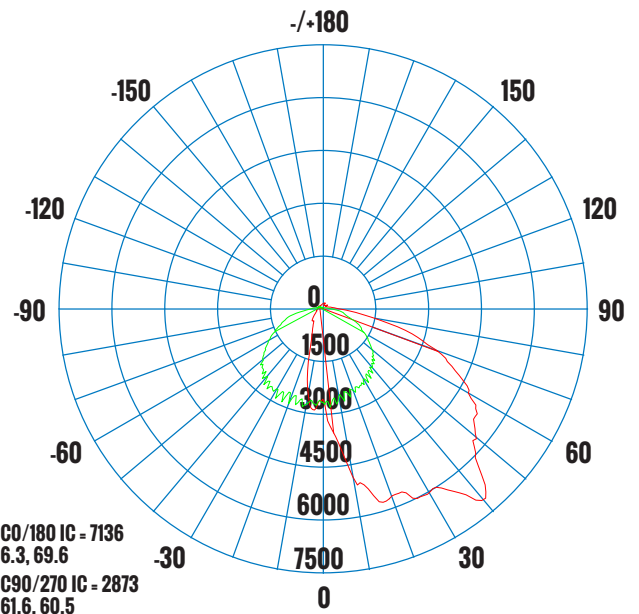

LUMINOUS INTENSITY DISTRIBUTION DIAGRAM

AVERAGE BEAM ANGLE(50%) - 92.7 DEG