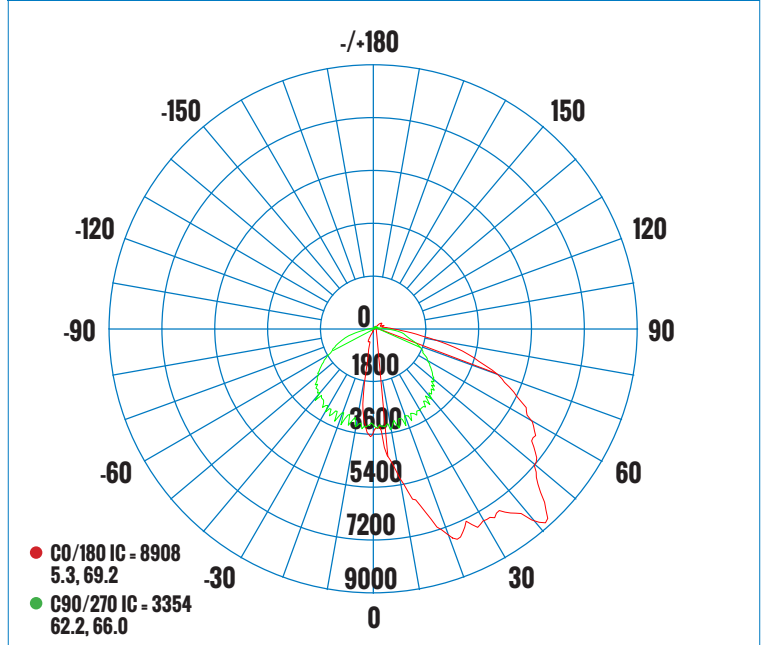

PRODUCT CODE: WP5M-M120WCOP-CD

MULTI-WATTAGE & 3CCT LED WALL PACK WITH PHOTOCEL

LUMINAIRE PHOTOMETRIC (TEST REPORT) - 120W 5000K

ILLUMINANCE (AT A DISTANCE) -			VERT BEAM	HORIZ BEAM
8.3FT 2.52M	55.8FC		10.5FT	16.2FT
16.7FT 5.09M	13.8FC		21.1FT	32.5FT
25.0FT 7.62M	6.15FC		31.6FT	48.7FT
33.3FT 10.15M	3.47FC		42.0FT	64.9FT
41.7FT 12.71M	2.21FC		52.6FT	81.2FT
50.0FT 15.24M	1.54FC		63.1FT	97.4FT
HT	EAVG/EMAX	VERT SPREAD: 64.5DEG HORI SPREAD: 88.5DEG	DIA	

LUMINOUS INTENSITY DISTRIBUTION DIAGRAM

AVERAGE BEAM ANGLE(50%) - 96.1 DEG