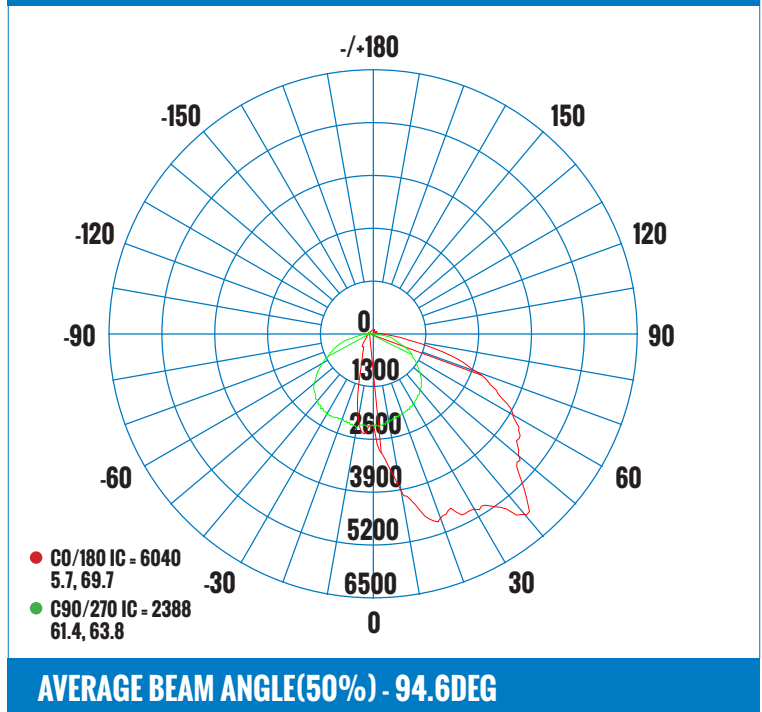

LUMINOUS INTENSITY DISTRIBUTION DIAGRAM