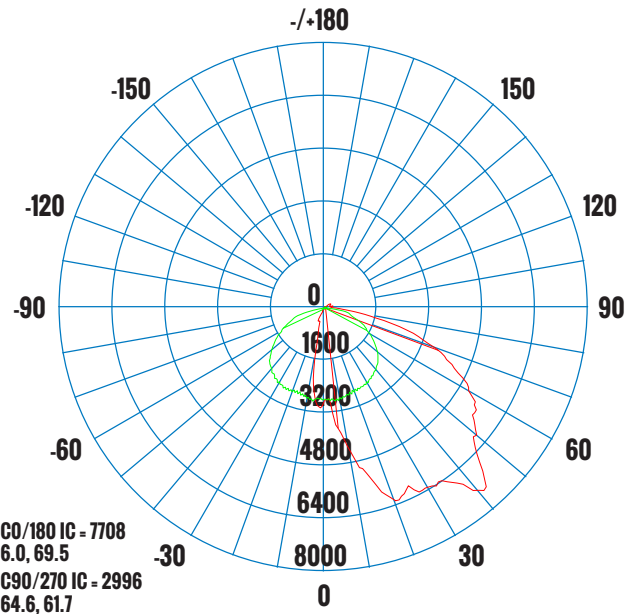

PRODUCT CODE: WP5M-M120WCOP-CD

MULTI-WATTAGE & 3CCT LED WALL PACK WITH PHOTOCEL

LUMINAIRE PHOTOMETRIC (TEST REPORT) - 96W 4000K

ILLUMINANCE (AT A DISTANCE) -		VERT BEAM	HORIZ BEAM
8.3FT 2.52M	48.4FC	10.4FT	16.1FT
16.7FT 5.09M	12.0FC	20.9FT	32.3FT
25.0FT 7.62M	5.34FC	31.3FT	48.4FT
33.3FT 10.15M	3.01FC	41.7FT	64.4FT
41.7FT 12.71M	1.92FC	52.2FT	80.7FT
50.0FT 15.24M	1.33FC	62.6FT	96.7FT
HT	EAVG/EMAX	VERT SPREAD: 64.1DEG HORI SPREAD: 88.1DEG	
		DIA	

LUMINOUS INTENSITY DISTRIBUTION DIAGRAM

AVERAGE BEAM ANGLE(50%) - 94.9 DEG

LUMINAIRE PHOTOMETRIC (TEST REPORT) - 96W 5000K

ILLUMINANCE (AT A DISTANCE) -		VERT BEAM	HORIZ BEAM
8.3FT 2.52M	46.6FC	10.4FT	16.2FT
16.7FT 5.09M	11.5FC	21.0FT	32.7FT
25.0FT 7.62M	5.13FC	31.4FT	48.9FT
33.3FT 10.15M	2.89FC	41.8FT	65.2FT
41.7FT 12.71M	1.84FC	52.4FT	81.6FT
50.0FT 15.24M	1.28FC	62.8FT	97.8FT
HT	EAVG/EMAX	VERT SPREAD: 64.3DEG HORI SPREAD: 88.8DEG	
		DIA