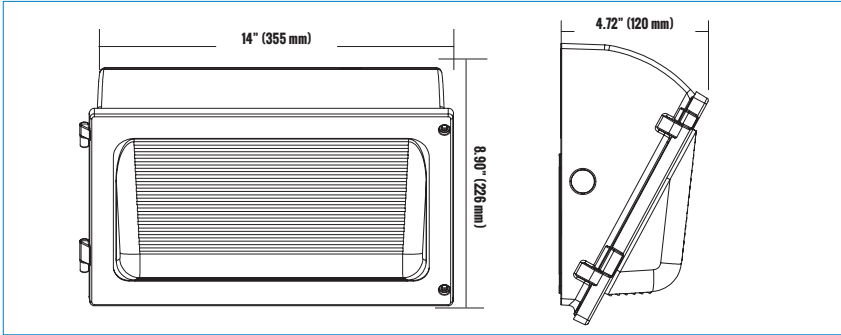

PRODUCT CODE: WP5M-M120WCOP-CD

MULTI-WATTAGE & 3CCT LED WALL PACK WITH PHOTOCEL