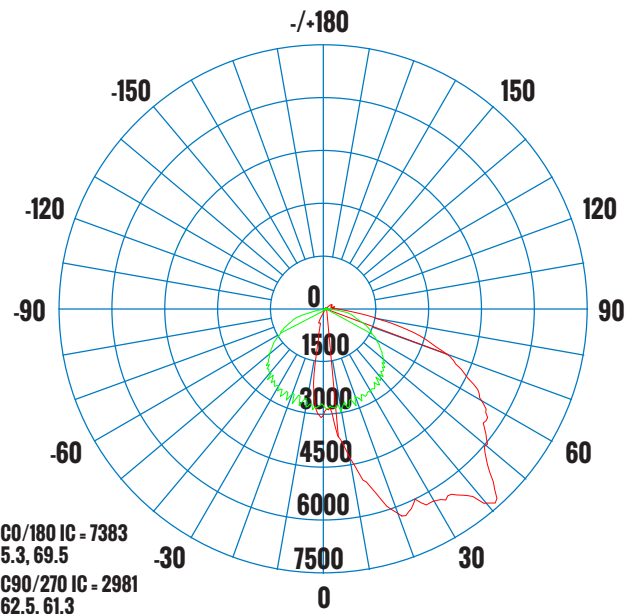

LUMINOUS INTENSITY DISTRIBUTION DIAGRAM

AVERAGE BEAM ANGLE(50%) - 94.0 DEG