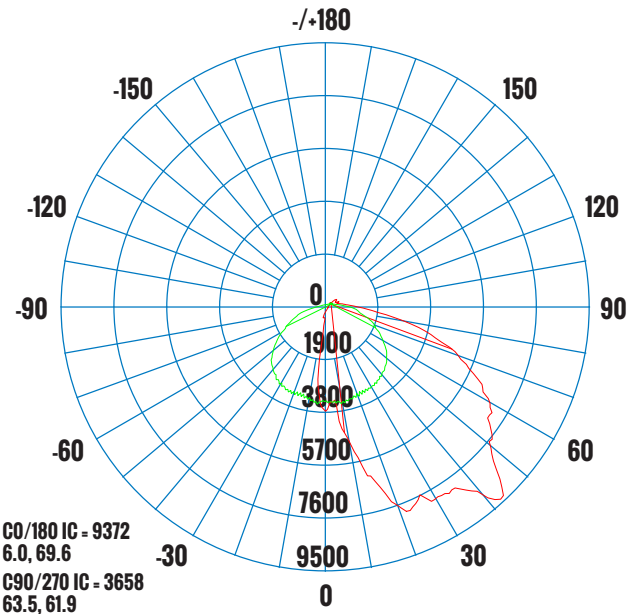

LUMINOUS INTENSITY DISTRIBUTION DIAGRAM

AVERAGE BEAM ANGLE(50%) - 94.5 DEG