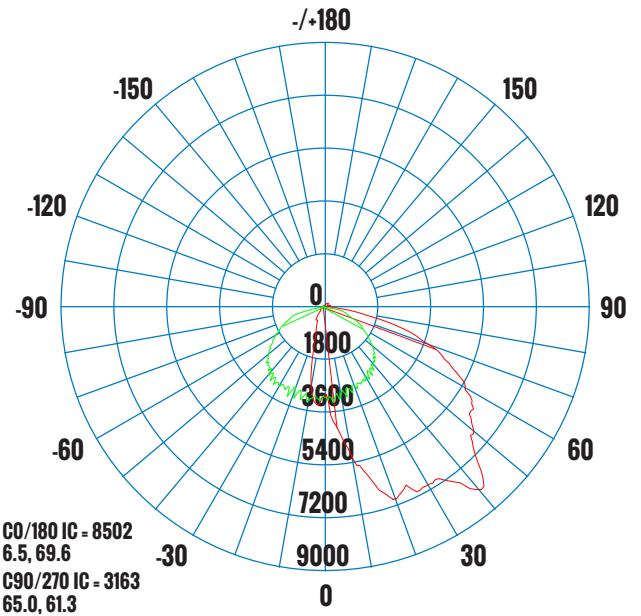

PRODUCT CODE: WP5M-M120WCOP-CD

MULTI-WATTAGE & 3CCT LED WALL PACK WITH PHOTOCEL

LUMINAIRE PHOTOMETRIC (TEST REPORT) - 120W 3000K

ILLUMINANCE (AT A DISTANCE) -		VERT BEAM	HORIZ BEAM
8.3FT 2.52M	51.1FC	10.4FT	15.9FT
16.7FT 5.09M	12.6FC	20.8FT	32.0FT
25.0FT 7.62M	5.63FC	31.2FT	48.0FT
33.3FT 10.15M	3.17FC	41.5FT	63.9FT
41.7FT 12.71M	2.02FC	52.0FT	80.0FT
50.0FT 15.24M	1.41FC	62.4FT	95.9FT
HT	EAVG/EMAX	VERT SPREAD: 63.9DEG HORI SPREAD: 87.6DEG	
		DIA	

LUMINOUS INTENSITY DISTRIBUTION DIAGRAM

AVERAGE BEAM ANGLE(50%) - 94.7 DEG

LUMINAIRE PHOTOMETRIC (TEST REPORT) - 120W 4000K

ILLUMINANCE (AT A DISTANCE) -		VERT BEAM	HORIZ BEAM
8.3FT 2.52M	57.4FC	10.4FT	16.0FT
16.7FT 5.09M	14.2FC	21.0FT	32.2FT
25.0FT 7.62M	6.33FC	31.4FT	48.2FT
33.3FT 10.15M	3.57FC	41.8FT	64.2FT
41.7FT 12.71M	2.28FC	52.4FT	80.5FT
50.0FT 15.24M	1.58FC	62.8FT	96.5FT
HT	EAVG/EMAX	VERT SPREAD: 64.2DEG HORI SPREAD: 87.9DEG	
		DIA