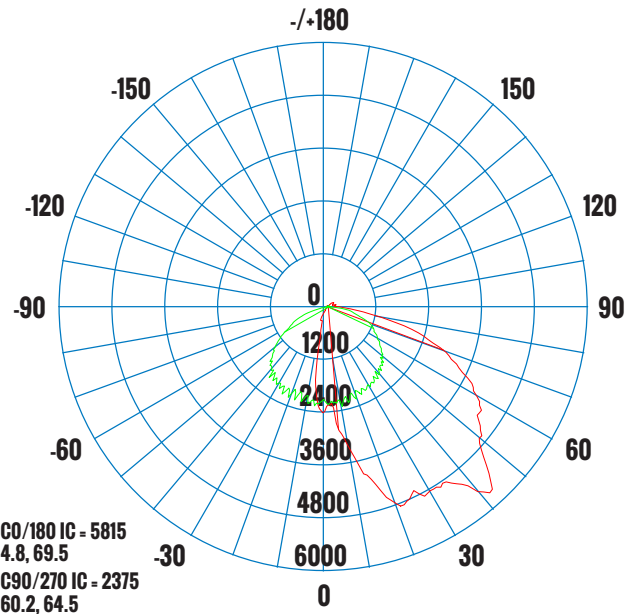

PRODUCT SPECIFICATIONS (OPTICAL DATA) PRODUCT SPECIFICATIONS (ELECTRICAL DATA)

LED TYPE	LED QTY	WATTAGE	COLOR TEMPERATURE	LUMENS	SYSTEM EFFICACY	CRI	POWER EFFICIENCY	POWER FACTOR	HARMONIC DISTORTION
LUMILED	336 CHIPS	72W - 3000K - 9348 LM / 4000K - 10052 LM / 5000K - 9807 LM 96W - 3000K - 11689 LM / 4000K - 12723 LM / 5000K - 12297 LM 120W - 3000K - 13878 LM / 4000K - 15472 LM / 5000K - 14865 LM			125 - 135 LM / W	>70 CRI	>86%	>0.95	<20%

ILLUMINANCE (AT A DISTANCE) -		VERT BEAM	HORIZ BEAM
8.3FT 2.52M	35.4FC	10.4FT	15.9FT
16.7FT 5.09M	8.74FC	20.8FT	32.0FT
25.0FT 7.62M	3.90FC	31.2FT	48.0FT
33.3FT 10.15M	2.20FC	41.5FT	63.9FT
41.7FT 12.71M	1.40FC	52.0FT	80.0FT
50.0FT 15.24M	0.98FC	62.4FT	95.9FT
HT	EAVG/EMAX	VERT SPREAD: 63.9DEG HORI SPREAD: 87.6DEG	DIA

LUMINOUS INTENSITY DISTRIBUTION DIAGRAM

LUMINAIRE PHOTOMETRIC (TEST REPORT) - 72W 4000K

ILLUMINANCE (AT A DISTANCE) -		VERT BEAM	HORIZ BEAM
8.3FT 2.52M	38.4FC	10.4FT	16.1FT
16.7FT 5.09M	9.47FC	20.9FT	32.3FT
25.0FT 7.62M	4.23FC	31.3FT	48.4FT
33.3FT 10.15M	2.38FC	41.7FT	64.5FT
41.7FT 12.71M	1.52FC	52.2FT	80.8FT
50.0FT 15.24M	1.06FC	62.6FT	96.9FT
HT	EAVG/EMAX	VERT SPREAD: 64.1DEG HORI SPREAD: 88.2DEG	DIA

LUMINOUS INTENSITY DISTRIBUTION DIAGRAM

AVERAGE BEAM ANGLE(50%) - 94.7DEG
LUMINAIRE PHOTOMETRIC (TEST REPORT) - 96W 3000K

ILLUMINANCE (AT A DISTANCE) -		VERT BEAM	HORIZ BEAM
8.3FT 2.52M	43.1FC	10.4FT	15.9FT
16.7FT 5.09M	10.6FC	20.9FT	32.1FT
25.0FT 7.62M	4.75FC	31.2FT	48.0FT
33.3FT 10.15M	2.68FC	41.6FT	64.0FT
41.7FT 12.71M	1.71FC	52.1FT	80.1FT
50.0FT 15.24M	1.19FC	62.4FT	96.0FT
HT	EAVG/EMAX	VERT SPREAD: 64.0DEG HORI SPREAD: 87.7DEG	
		DIA	